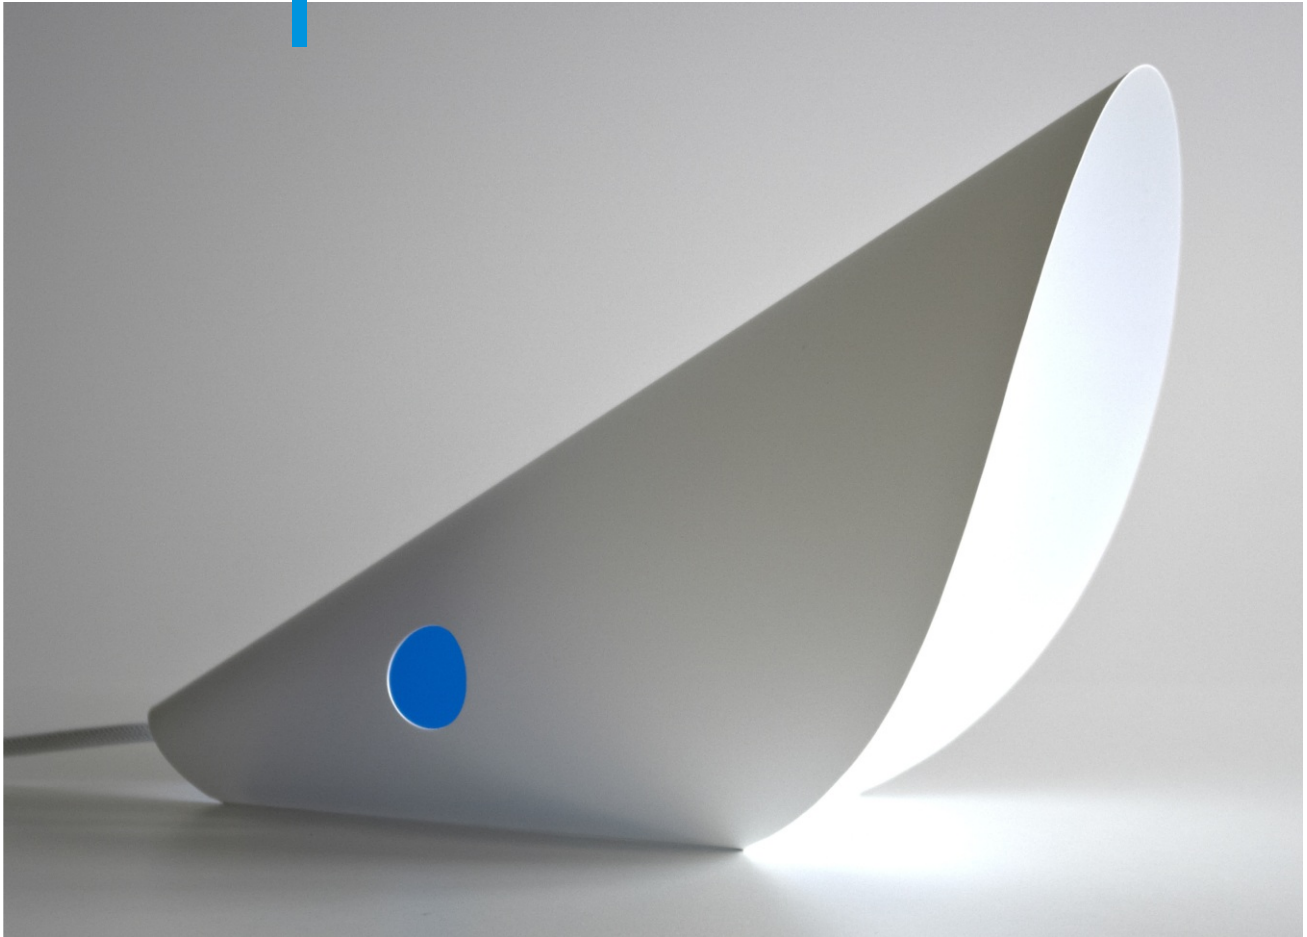

MOUSE lamp

MOUSE is clever. It can sit on a floor, table or hang on a wall. It is made of one piece of polypropylene material without using a glue. During the day discrete game of a chiaroscuro brings the advantages of its refined chunk out. During the night it lights with the delicate, soft light. It has got a backlit blue eye and can be drawn with a waterproof marker.

Materials: black or white frosted polypropylene material
Braided sleeving cable: black or white, length: 220 cm
Light source: replaceable light bulb E14 LED (in set)
Dimensions: width 29 cm, height 21 cm, depth 22 cm
Weight: 0,2 kg