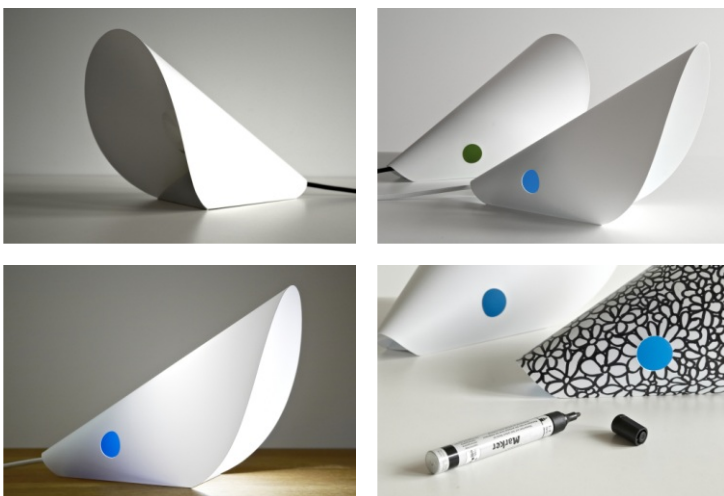

MOUSE lamp

MOUSE is clever. It can sit on a floor, table or hang on a wall. It is made of one piece of polypropylene material without using a glue. During the day discrete game of a chiaroscuro brings the advantages of its refined chunk out. During the night it lights with the delicate, soft light. It has got a backlit blue eye and can be drawn with a waterproof marker.

Materials: black or white frosted polypropylene material
Braided sleeving cable: black or white, length: 220 cm
Light source: replaceable light bulb E14 LED (in set)
Dimensions: width 29 cm, height 21 cm, depth 22 cm
Weight: 0,2 kg