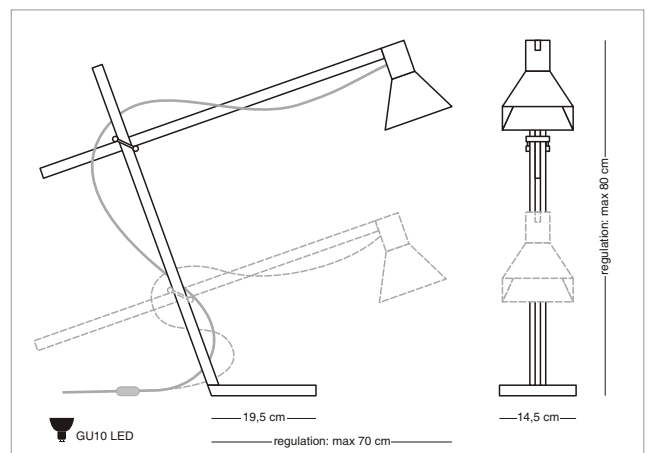

MAX lamp

Simple, characteristic desk lamp made of pine wood, with precise proportions. Every element plays an important role. Equipped with an original, auto-regulating height regulation mechanism of a light source. MAX presents itself very well on the large surfaces.

Materials: pine wood
Decoration: natural wax or natural bleaching wax
Braided sleeving cable: white, black or blue
Lampshade: white or black polypropylene
Light source: replaceable light bulb GU10 LED (in set)
Dimensions: maximum height 80 cm, depth 14,5 cm
Weight: 1,2 kg