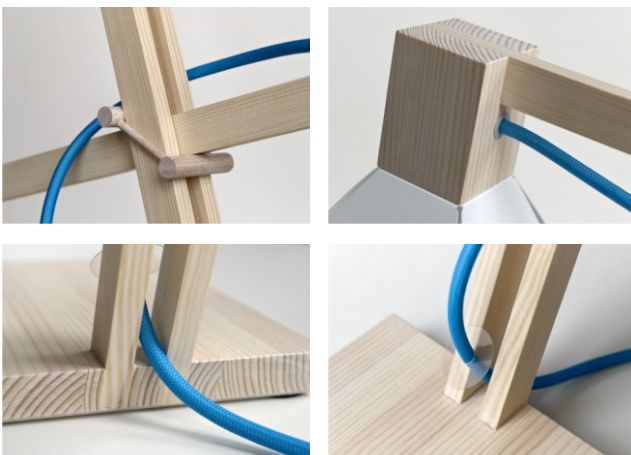

MAX lamp

Simple, characteristic desk lamp made of pine wood, with precise proportions. Every element plays an important role. Equipped with an original, auto-regulating height regulation mechanism of a light source. MAX presents itself very well on the large surfaces.

Materials: pine wood
Decoration: natural wax or natural bleaching wax
Braided sleeving cable: white, black or blue
Lampshade: white or black polypropylene
Light source: replaceable light bulb GU10 LED (in set)
Dimensions: maximum height 80 cm, depth 14,5 cm
Weight: 1,2 kg